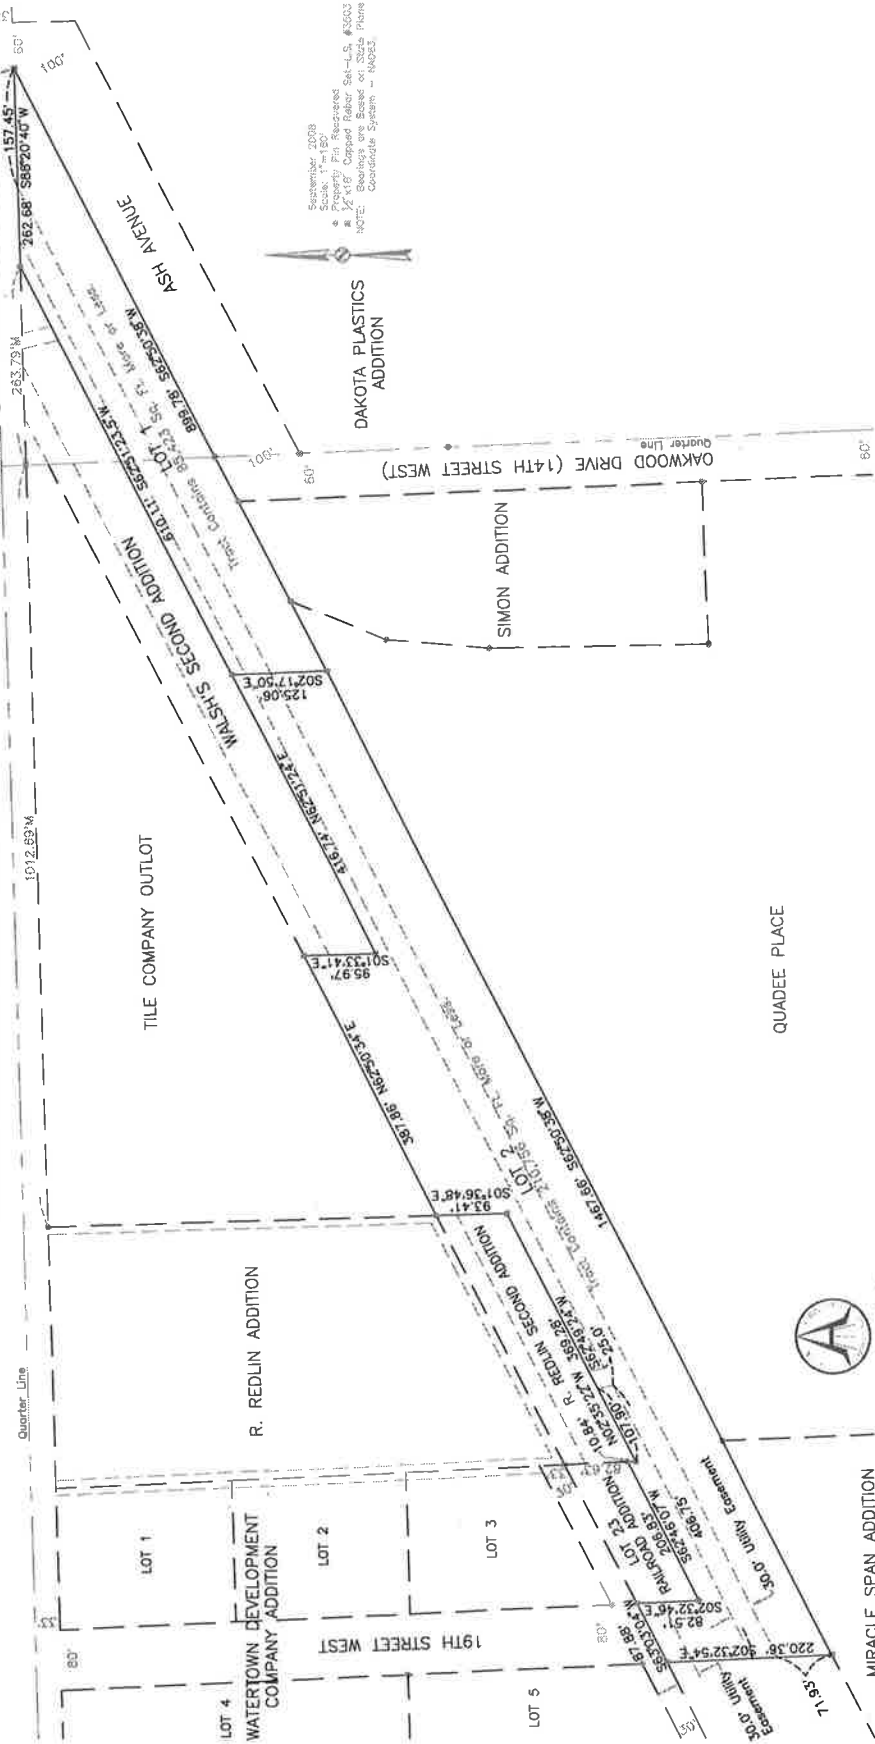

Plat of Focus Watertown Addition to the Municipality of Watertown, in the County of Codington, South Dakota.

Focus Watertown Addition was formerly Railroad Right of Way located in the SW¼ of Section
36, Township 117 North, Range 53 West of the 5th P.M.